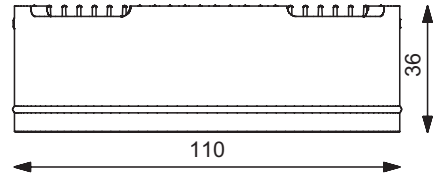

LED Aufbauleuchte D2

Deckenaufbauleuchte, stufenlos über den Soft-Taster dimmbar, Memoryfunktion für die letzte Lichteinstellung, angenehme warmweiße (3000K) Lichtfarbe, geringe Leistungsaufnahme, Spannungsstabilisierung integriert.

- High-Power LED 9 Watt, Ø Lebensdauer über 50.000 Stunden
- Lichtausbeute 850 lm
- Anschluss: 9-32 V DC, (12 V oder 24 V Bordnetz)
- Material: Aluminium, Kunststoff
- Oberflächen: chrom-glanz, chrom-matt oder gold glanz
- Farbwechsel: kein oder weiß/rot
- Smartversion: ansteuerbar über Bluetooth in Kombination mit der Casambi App