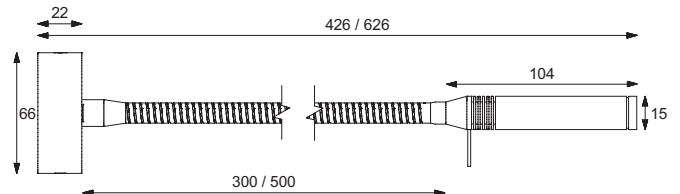

LED Flex light 07 dim2warm

Elegant design, high-quality workmanship and maximum functionality ensure your perfect evening of wellbeing at home and on board.

The pleasantly warm white light creates a homely and cozy atmosphere. With a gentle pressure on the integrated soft button, the personal comfort brightness can be set exactly and, thanks to the memory function, is immediately available again the next time you switch on.

The dim2warm technology integrated in one variant of the luminaire not only changes the brightness when dimmed, but also the light color. It gets warmer and creates a candlelit atmosphere.

The flexibly adjustable lamp head allows you to make yourself comfortable in any position with a book and to align the light accordingly.

With the optional 3A USB charger, which can be integrated on request, the smartphone or tablet can also be charged directly at the seat.

- LEDs 3 Watt, Ø Lifespan over 50,000 hours
- Light output: 320 lm
- Color temperature 3,000 K - 2,200 K (warm tone dimming)
- CRI >90 (R_a >50)
- Connection: 9-32 V DC, (12 V or 24 V power on board)
- Material: aluminum, brass, acrylic glass
- Surfaces: white matt, black matt, chrome gloss, chrome matt or gold gloss
- Leather: without, black or brown, optionally in another 50 leather colors
- freely flexible

mit USB Lader / with USB charger: