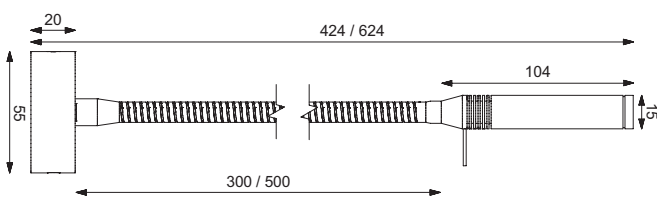

R/W

LED Flexleuchte 07 rot/weiß umschaltbar

Elegantes Design, hochwertige Verarbeitung und höchste Funktionalität sorgen für Ihren perfekten Wohlfühlabend zuhause und an Bord.

Das angenehm warmweiße Licht schafft eine wohnlich-gemütliche Atmosphäre. Mit sanftem Druck auf den integrierten Softtaster ist die persönliche Wohlfühlhelligkeit exakt einzustellen und dank der Memoryfunktion beim nächsten Einschalten direkt wieder verfügbar.

Die Leuchte ist umschaltbar von weißem Licht auf rotes Nachtlicht: Dieses Licht erleichtert dem Auge die Umstellung von hell auf dunkel und vereinfacht so die Orientierung bei Nacht.

Der flexibel ausrichtbare Leuchtenkopf erlaubt es Ihnen, es sich in jeder Position mit einem Buch bequem zu machen und das Licht entsprechend auszurichten.

Mit dem auf Wunsch integrierten 3A USB-Lader kann außerdem direkt am Platz das Smartphone oder Tablet geladen werden.

- LEDs 3 Watt, Ø Lebensdauer über 50.000 Stunden
- Lichtausbeute 250 lm
- Farbtemperatur 3.000 K + rot
- CRI >85
- Anschluss: 9-32 V DC, (12 V oder 24 V Bordnetz)
- Material: Aluminium, Messing, Acrylglas
- Oberflächen: weiß, schwarz, chrom-glanz, chrom-matt oder gold-glanz
- Leder: ohne, schwarz oder braun, optional in weiteren 50 Lederfarben
- Spannungsstabilisierung integriert
- Frei biegsam

LED Flex light 07 red/white switchable

Elegant design, high-quality workmanship and maximum functionality ensure your perfect evening of wellbeing at home and on board.

The pleasantly warm white light creates a homely and cozy atmosphere. With a gentle pressure on the integrated soft button, the personal comfort brightness can be set exactly and, thanks to the memory function, is immediately available again the next time you switch on.