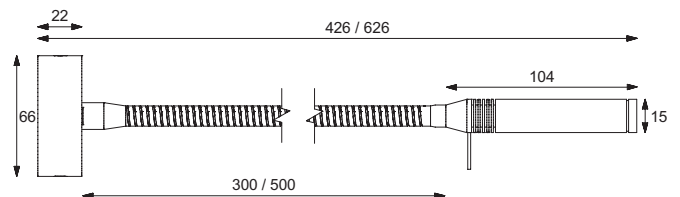

mit USB Lader / with USB charger: